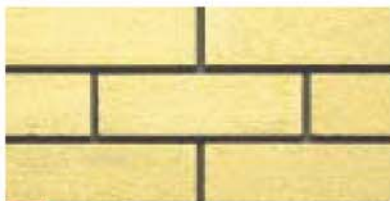

This Facing Brick Guide provides a selection of PD Edenhall's core brick range, in sample panel format. The relevant Regional Sales Office will be happy to service your enquiry.

2 YELLOW

5 LIGHT GREY

8 CREAM

3 DARK GREY

6 ORANGE

9 BLUE

1 RED

4 MID GREY

7 BROWN

10 WHITE

11 LIGHT GREY/DARK GREY