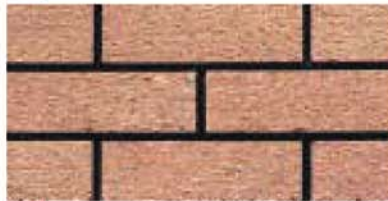

This Facing Brick Guide provides a selection of PD Edenhall's core brick range, in sample panel format. The relevant Regional Sales Office will be happy to service your enquiry.

2 YELLOW

5 LIGHT GREY

8 CREAM

3 DARK GREY

6 ORANGE

9 BLUE

1 RED

4 MID GREY

7 BROWN

10 WHITE

11 LIGHT GREY/DARK GREY