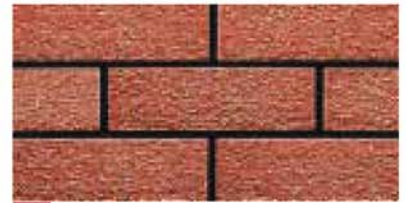

This Facing Brick Guide provides a selection of PD Edenhall's core brick range, in sample panel format. The relevant Regional Sales Office will be happy to service your enquiry.

2 YELLOW

5 LIGHT GREY

8 CREAM

3 DARK GREY

6 ORANGE

9 BLUE

1 RED

4 MID GREY

7 BROWN

10 WHITE

11 LIGHT GREY/DARK GREY